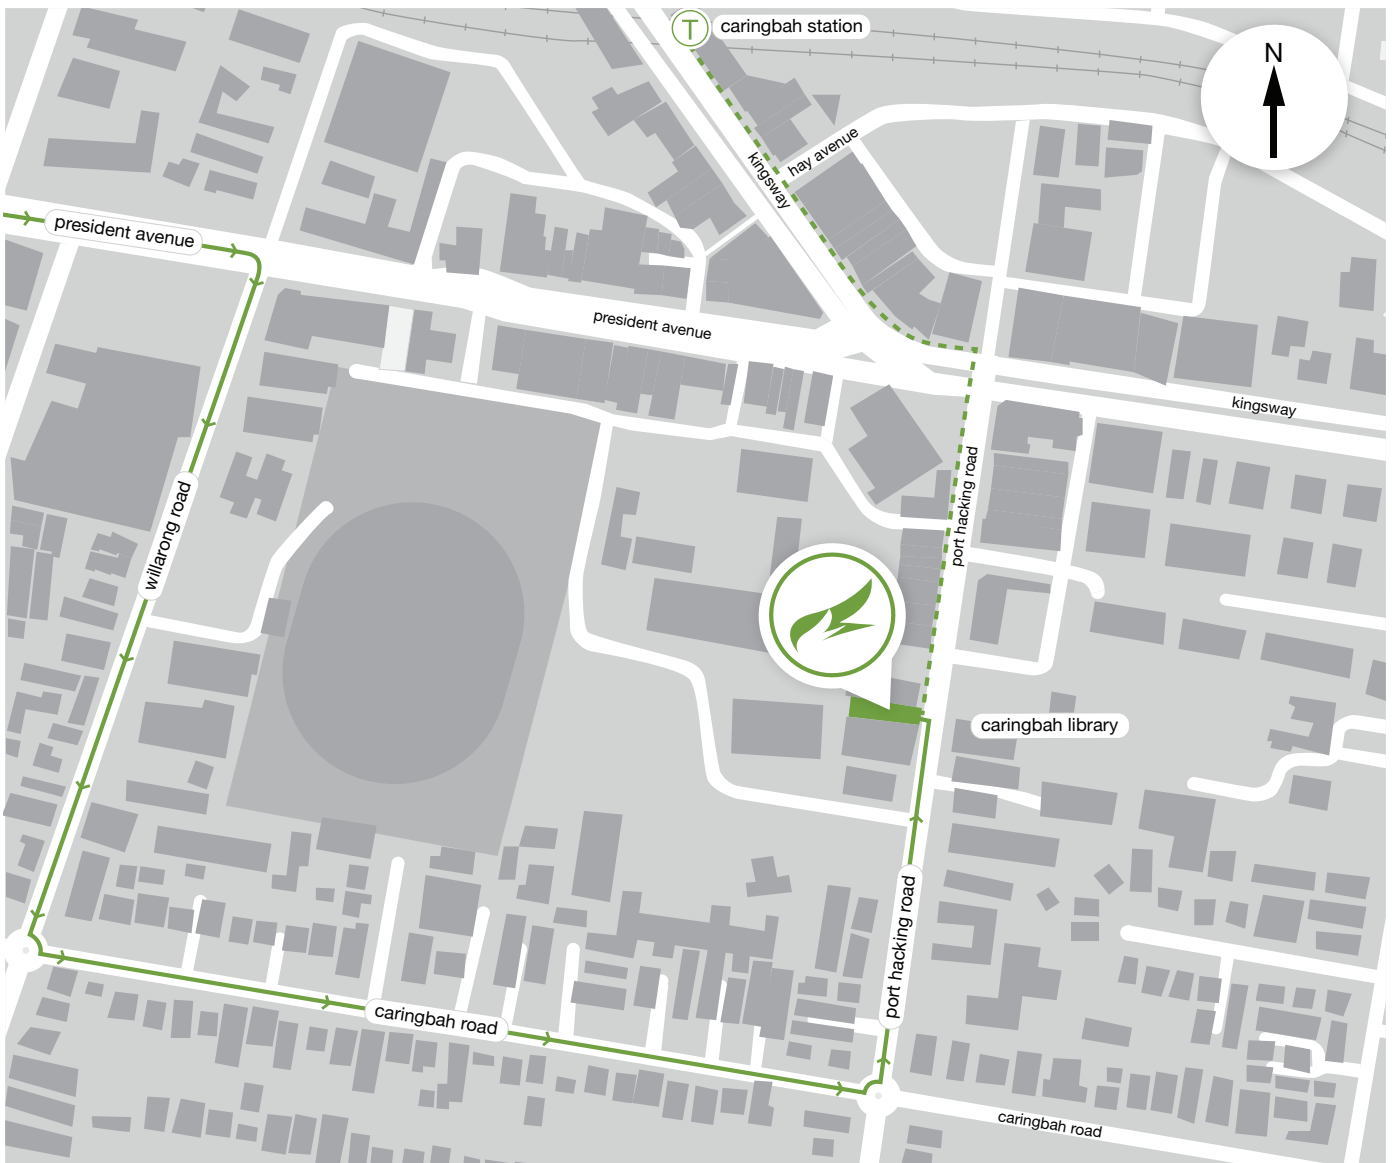

caringbah office

Suite 7, 381 Port Hacking Road, Caringbah, NSW 2229

ddi: (02) 9526 3100 | w: www.greenefire.com.au

Drive	Drive onto President Avenue, at the roundabout, turn right onto Willarong Road, at the roundabout, turn left onto Caringbah Road, at the roundabout turn left onto Port Hacking Road.
Public transport	Catch the 'Eastern Suburbs and Illawarra' train line heading towards Cronulla. Get off at Caringbah Station, walk south-east on Kingsway towards Hay Avenue, turn right onto Port Hacking Road and you will be able to find our office near Port Hacking Café.
Parking options	There is all-day or long hours parking on Port Hacking Road about 200 metres past the library (on your left), (please double check for parking signage though). There is further all-day parking along Caringbah Road and around the corner along Jacaranda Road. These locations are only a 5 minute walk to our office. You can find 1 hour parking at the car park next to 381 Port Hacking Road, Caringbah.